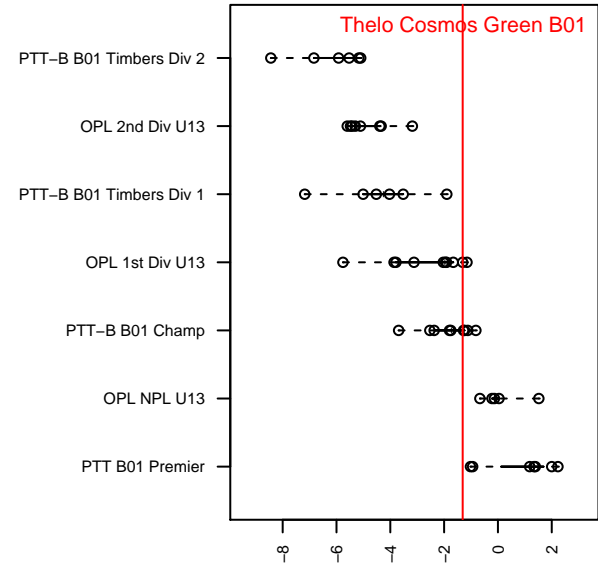

# Thelo Cosmos Green B01

Thelo United Futbol  
 Milwaukie, OR  
 B01 total strength=982  
 attack=3.31 defense=1.07  
 fall league = OPL 1st Div U13

alt names used:  
 Thelo United Cosmos  
 Thelo Cosmos Green  
 Thelo United FC Cosmos  
 Thelo United FC Cosmos  
 THELO UNITED FUTBOL COSMOS GREEN ( )  
 THELO UNITEDCOSMOS GREEN

Venues played:  
 2014 Capital Cup BU13 Silver  
 2014 PCU Summer Classic U13 Gold  
 2014 Oswego Nike Cup Gold/Silver U13  
 2014 Mt Hood Challenge U13  
 2014 OPL First Division U13  
 2014 Directors Cup OPL Gold U13

**attack and defense variance (black dot)  
relative to other teams  
and top 10 in region**

**attack and defense rating  
relative to others at age  
and all opponents in last 13 months**

**Performance relative to 13 month average**